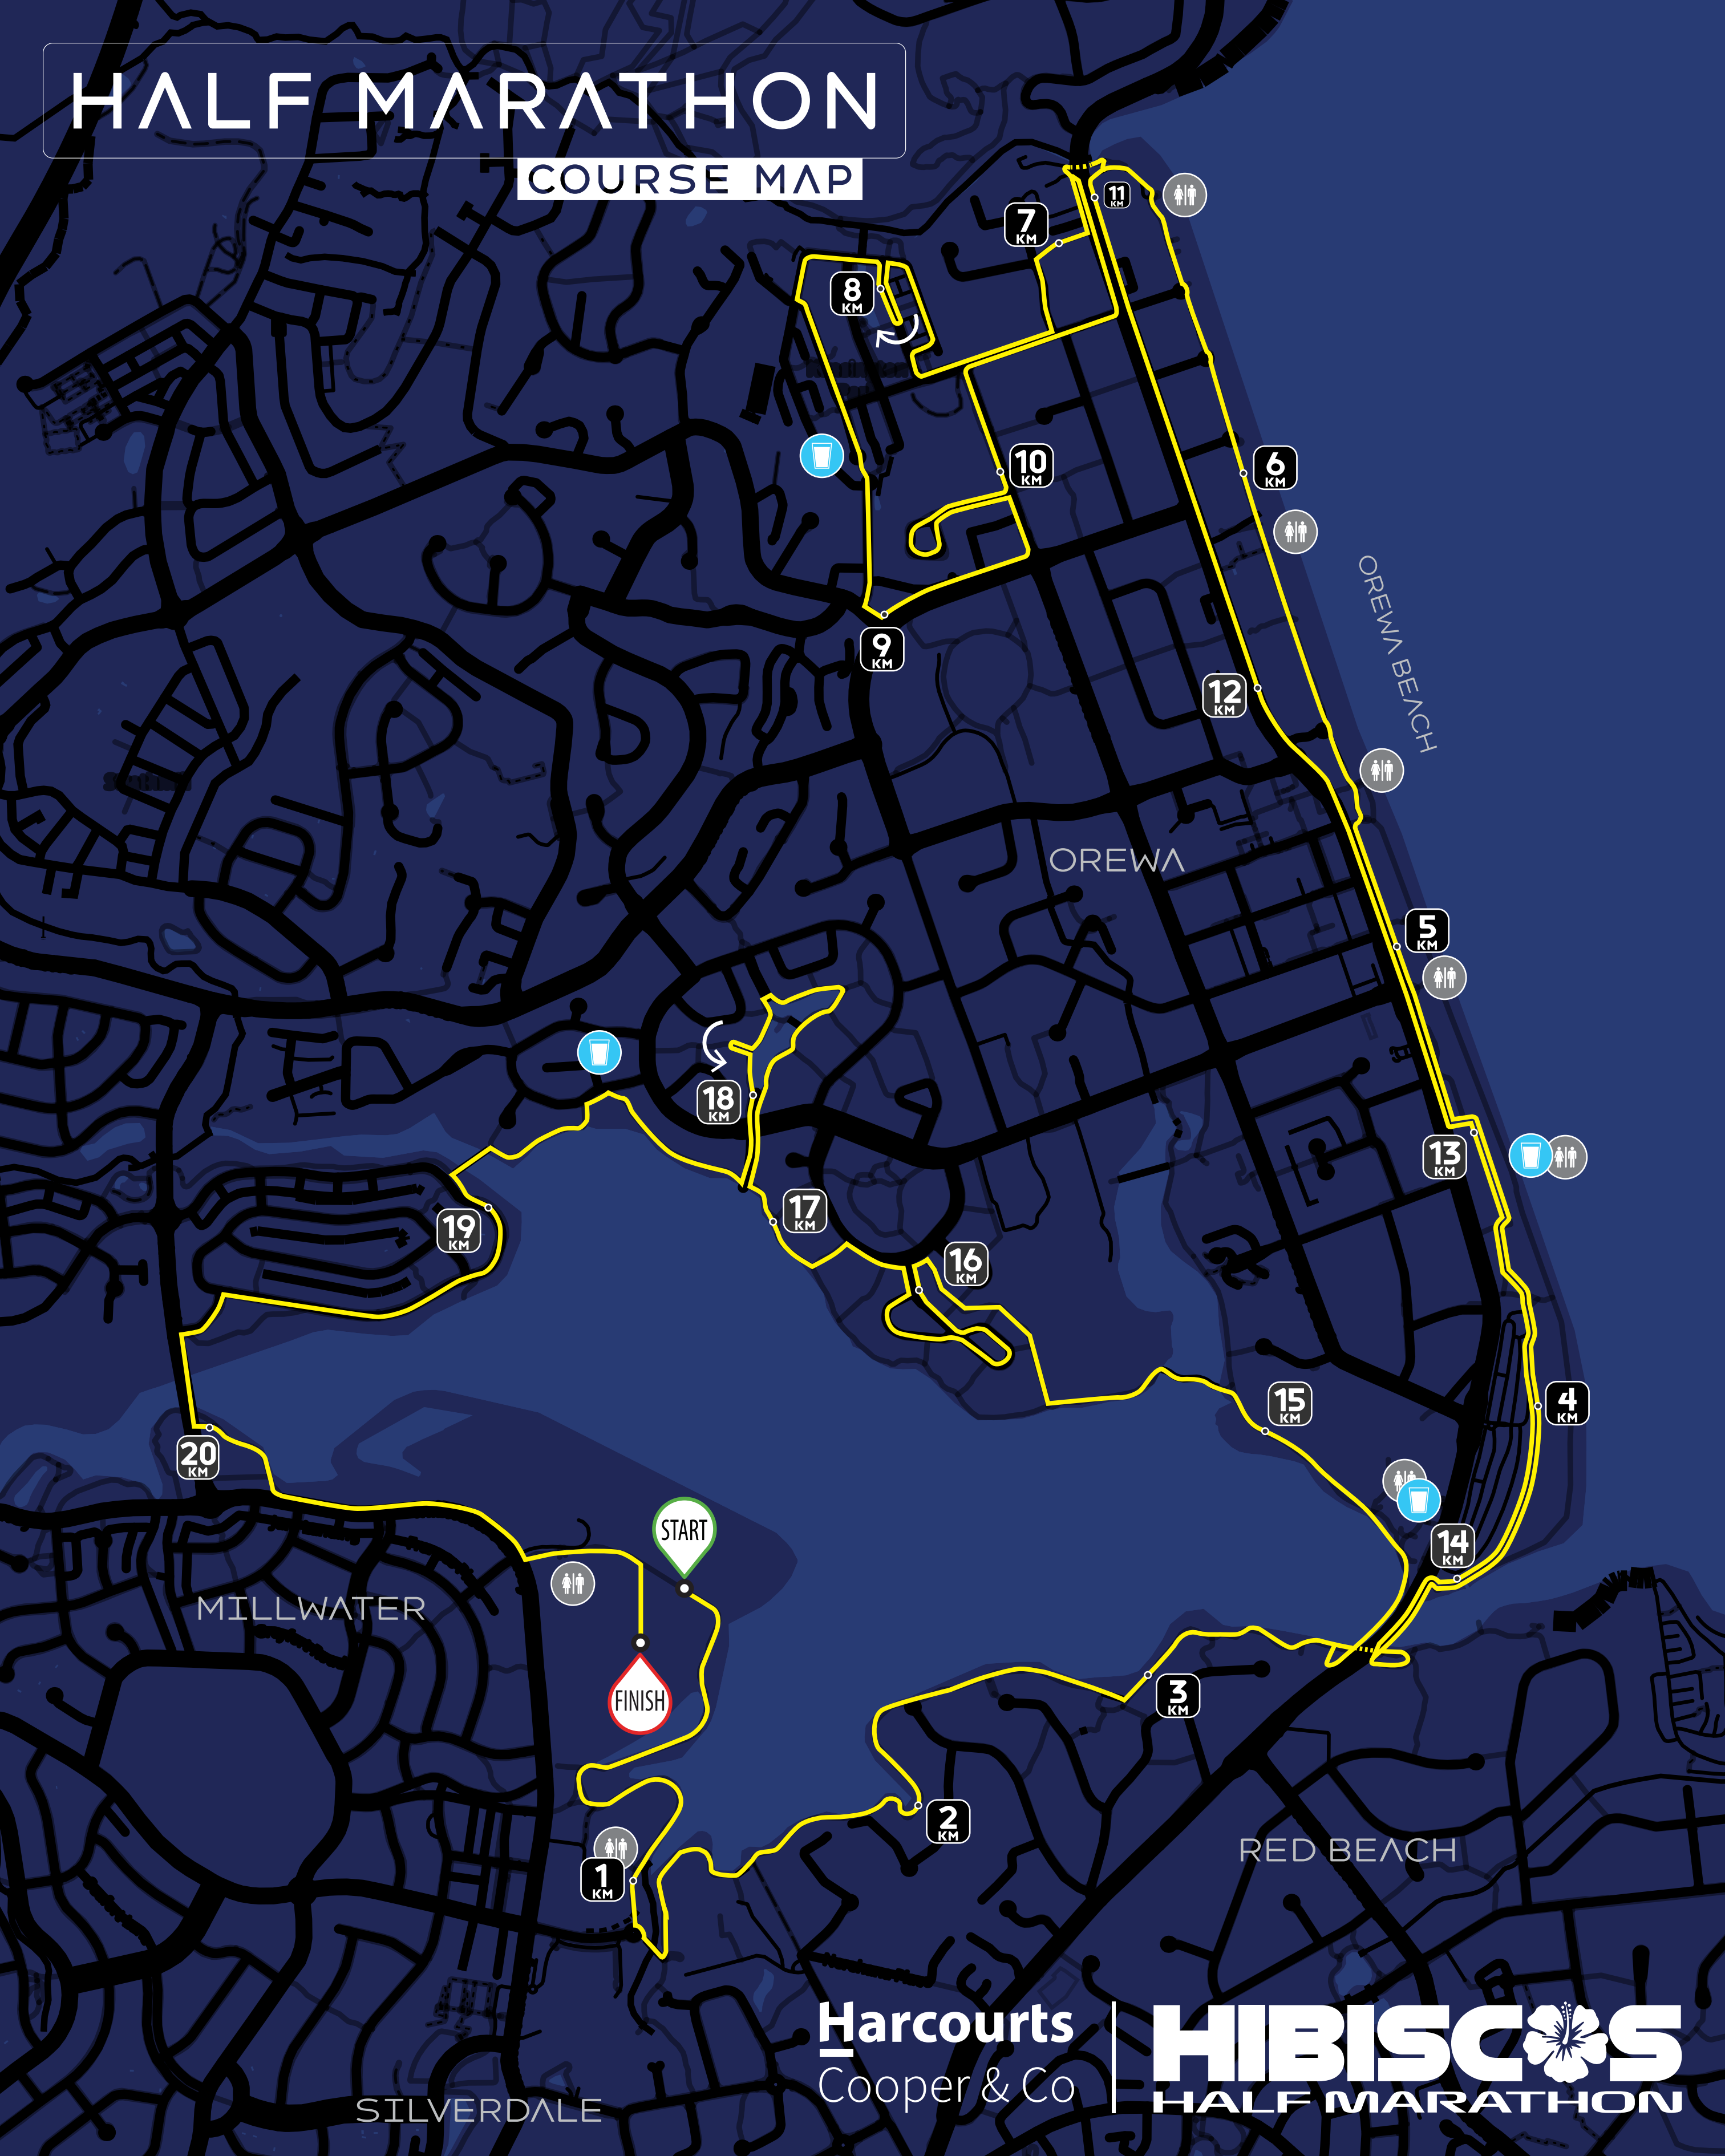

HALF MARATHON

COURSE MAP

Harcourts
Cooper & Co

HIBISCOS
HALF MARATHON

SILVERDALE