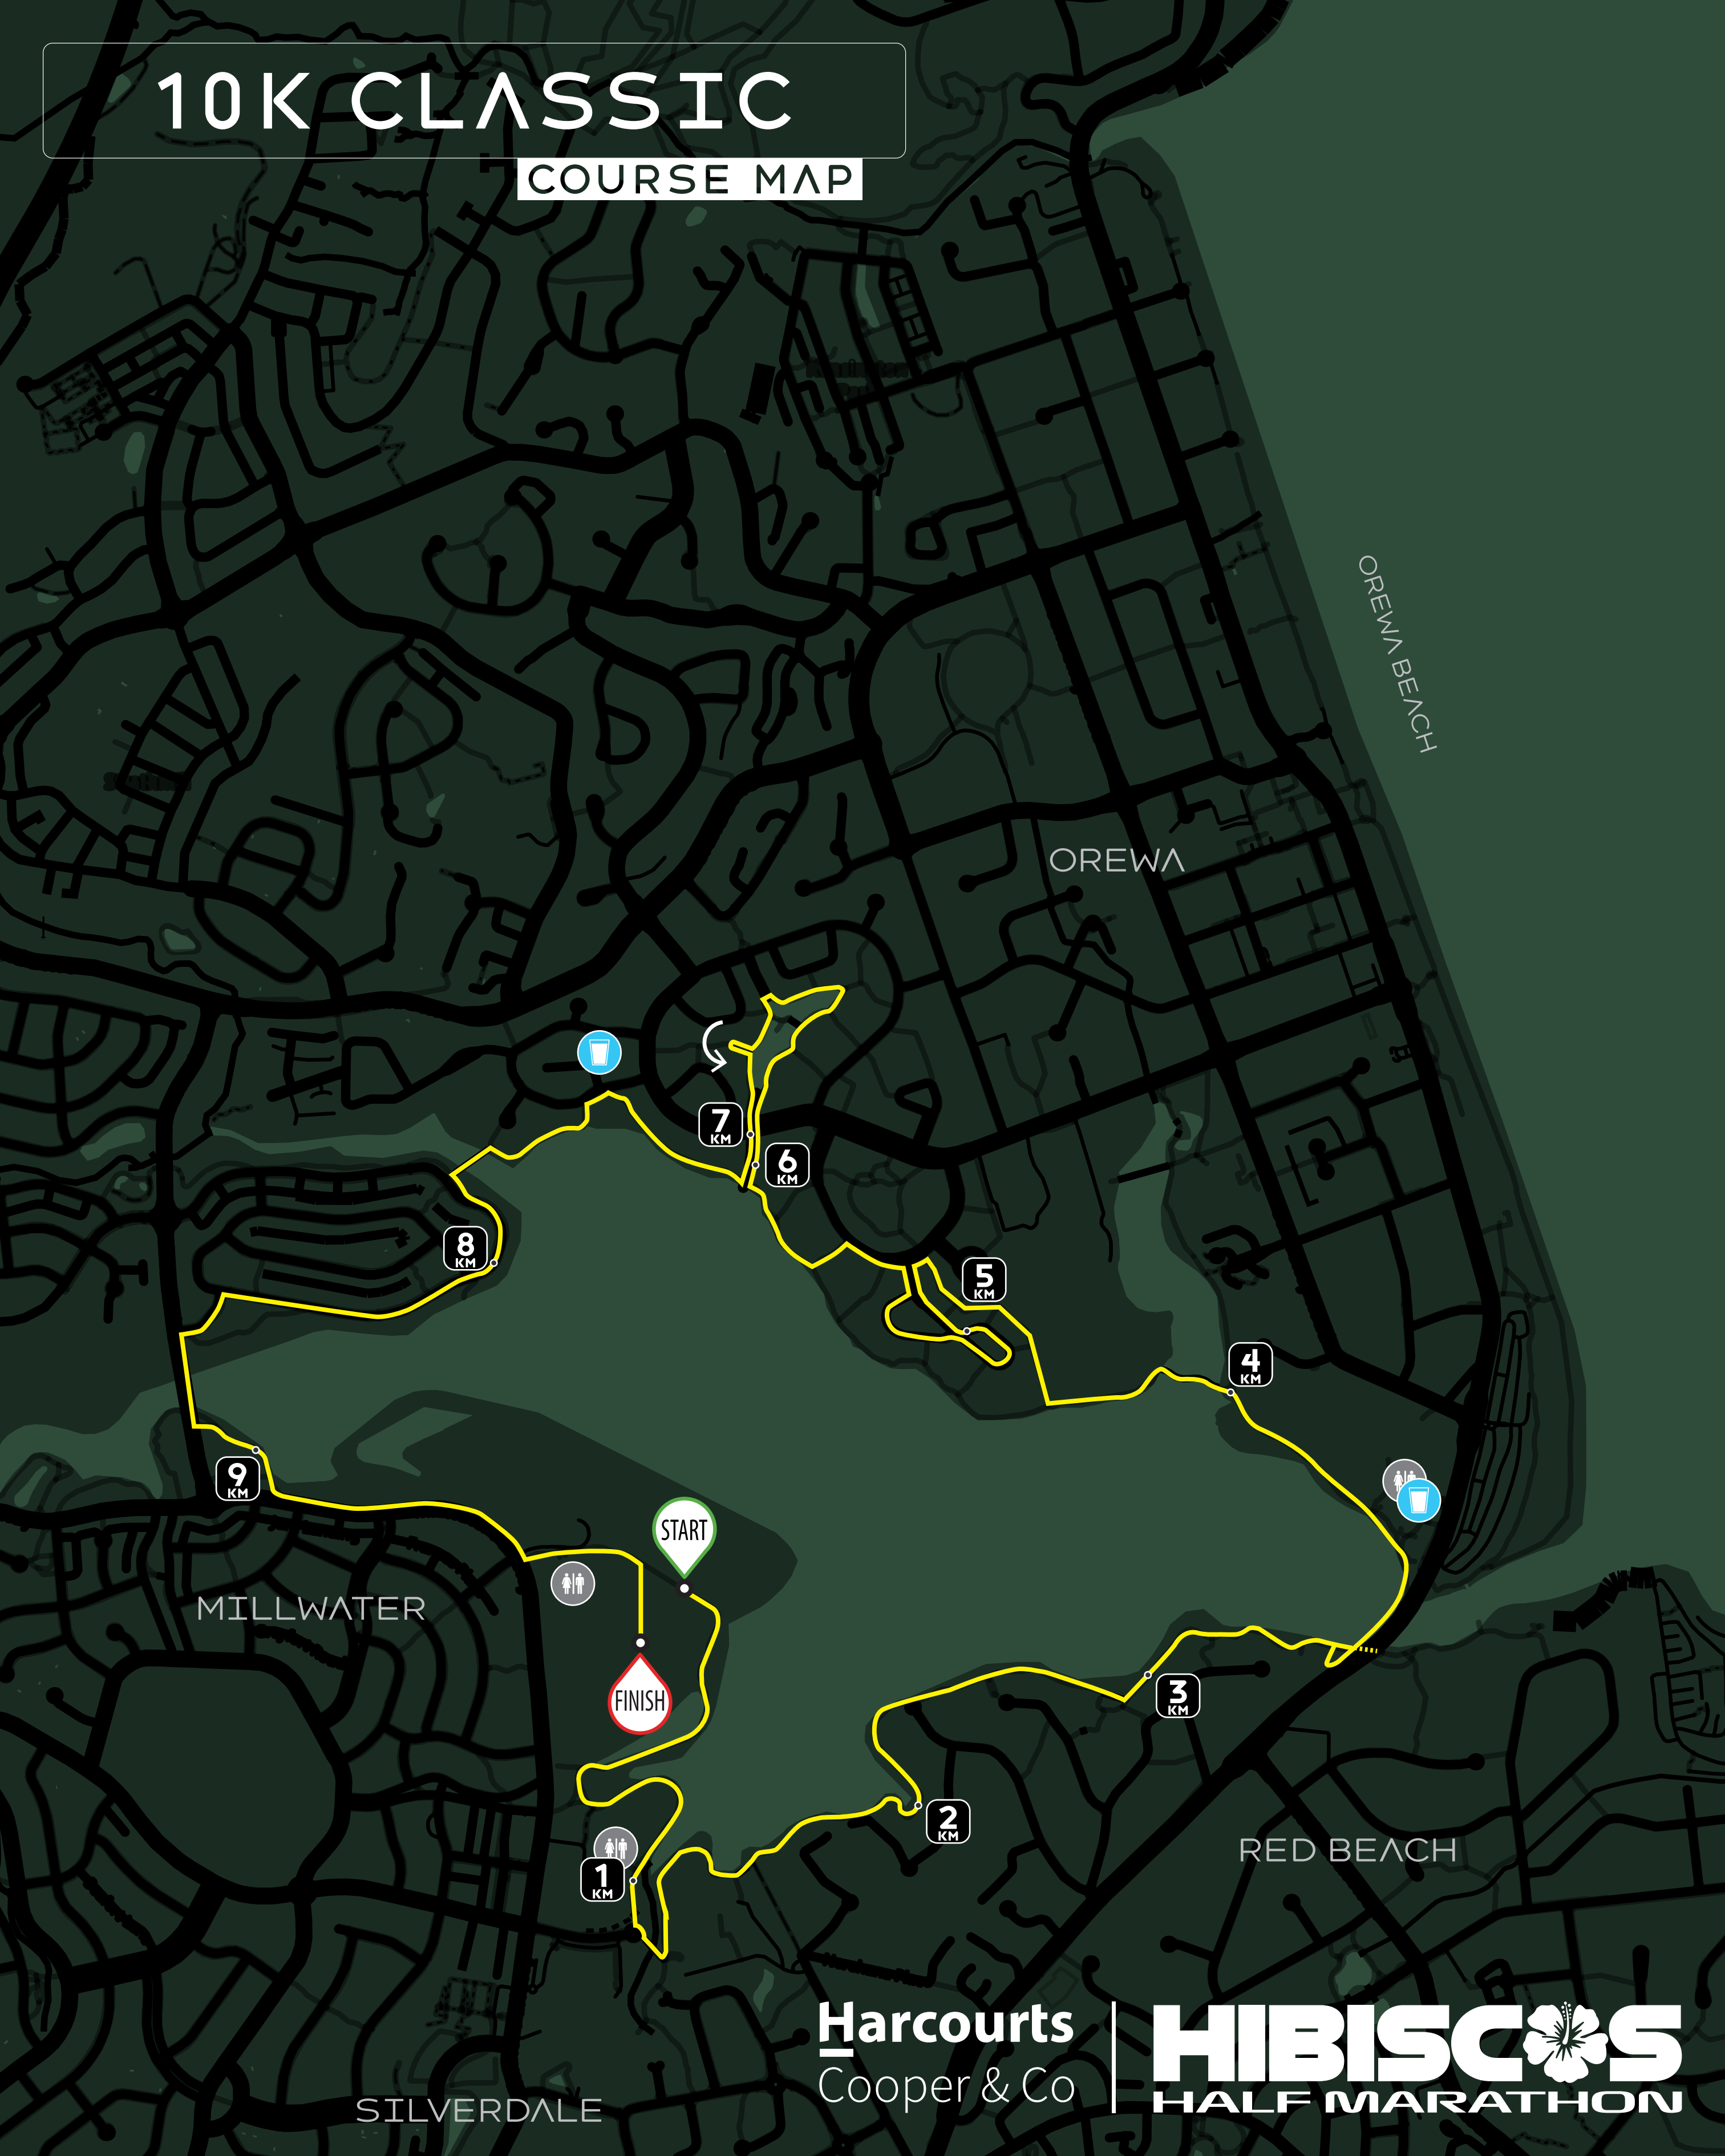

10K CLASSIC

COURSE MAP

MILLWATER

OREWA

OREWA BEACH

RED BEACH

SILVERDALE

Harcourts
Cooper & Co

HIBISCOS
HALF MARATHON